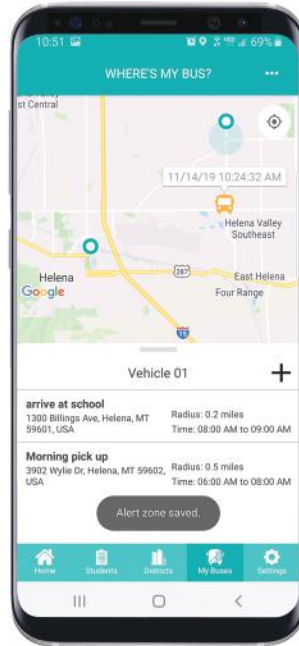

Ohio Schools Council Preferred Partner

START SAVING RIGHT AWAY!

SCHOOL BUS SOLUTIONS
FOR SCHOOL DISTRICTS OF
OF ANY SIZE

The Complete Transportation Management Platform

Route Management

Parent Portal

GPS/AVL Telematics

Contact us to learn more and schedule your FREE demo!

 406.728.0893
866.340.3896

 www.edulog.com
info@edulog.com

Edulog is an OSC Preferred Partner

Edulog Parent Portal App

- ▶ Increased communication, service, and satisfaction for parents
- ▶ Real-time location of the child's bus
- ▶ Minimize phone calls to the Transportation Department
- ▶ Custom and flexible notifications

Samsara Real-Time GPS Tracking

- ▶ Get real-time visibility into your fleet, so you can keep parents up to date with live-to-the-second tracking
- ▶ Easy to use dashboard offers insights on driver behavior and engine data
- ▶ Provides unmatched visibility into harsh driving and fuel use to improve efficiency and sustainability