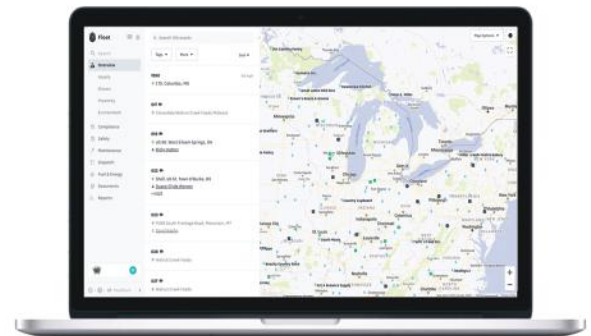

Ohio Schools Council Preferred Partner

START SAVING RIGHT AWAY!

SCHOOL BUS SOLUTIONS
FOR SCHOOL DISTRICTS OF
OF ANY SIZE

The Complete Transportation Management Platform

Route Management

Parent Portal

GPS/AVL Telematics

Contact us to learn more and schedule your FREE demo!

 406.728.0893
866.340.3896

 www.edulog.com
info@edulog.com

Edulog is an OSC Preferred Partner

Edulog Parent Portal App

- ▶ Increased communication, service, and satisfaction for parents
- ▶ Real-time location of the child's bus
- ▶ Minimize phone calls to the Transportation Department
- ▶ Custom and flexible notifications

Samsara Real-Time GPS Tracking

- ▶ Get real-time visibility into your fleet, so you can keep parents up to date with live-to-the-second tracking
- ▶ Easy to use dashboard offers insights on driver behavior and engine data
- ▶ Provides unmatched visibility into harsh driving and fuel use to improve efficiency and sustainability