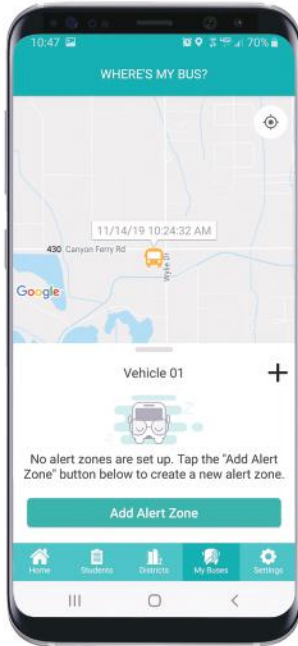

Ohio Schools Council Preferred Partner

START SAVING RIGHT AWAY!

SCHOOL BUS SOLUTIONS
FOR SCHOOL DISTRICTS OF
OF ANY SIZE

The Complete Transportation Management Platform

Route Management

Parent Portal

GPS/AVL Telematics

Contact us to learn more and schedule your FREE demo!

 406.728.0893
866.340.3896

 www.edulog.com
info@edulog.com

Edulog is an OSC Preferred Partner

Edulog Parent Portal App

- ▶ Increased communication, service, and satisfaction for parents
- ▶ Real-time location of the child's bus
- ▶ Minimize phone calls to the Transportation Department
- ▶ Custom and flexible notifications

Samsara Real-Time GPS Tracking

- ▶ Get real-time visibility into your fleet, so you can keep parents up to date with live-to-the-second tracking
- ▶ Easy to use dashboard offers insights on driver behavior and engine data
- ▶ Provides unmatched visibility into harsh driving and fuel use to improve efficiency and sustainability